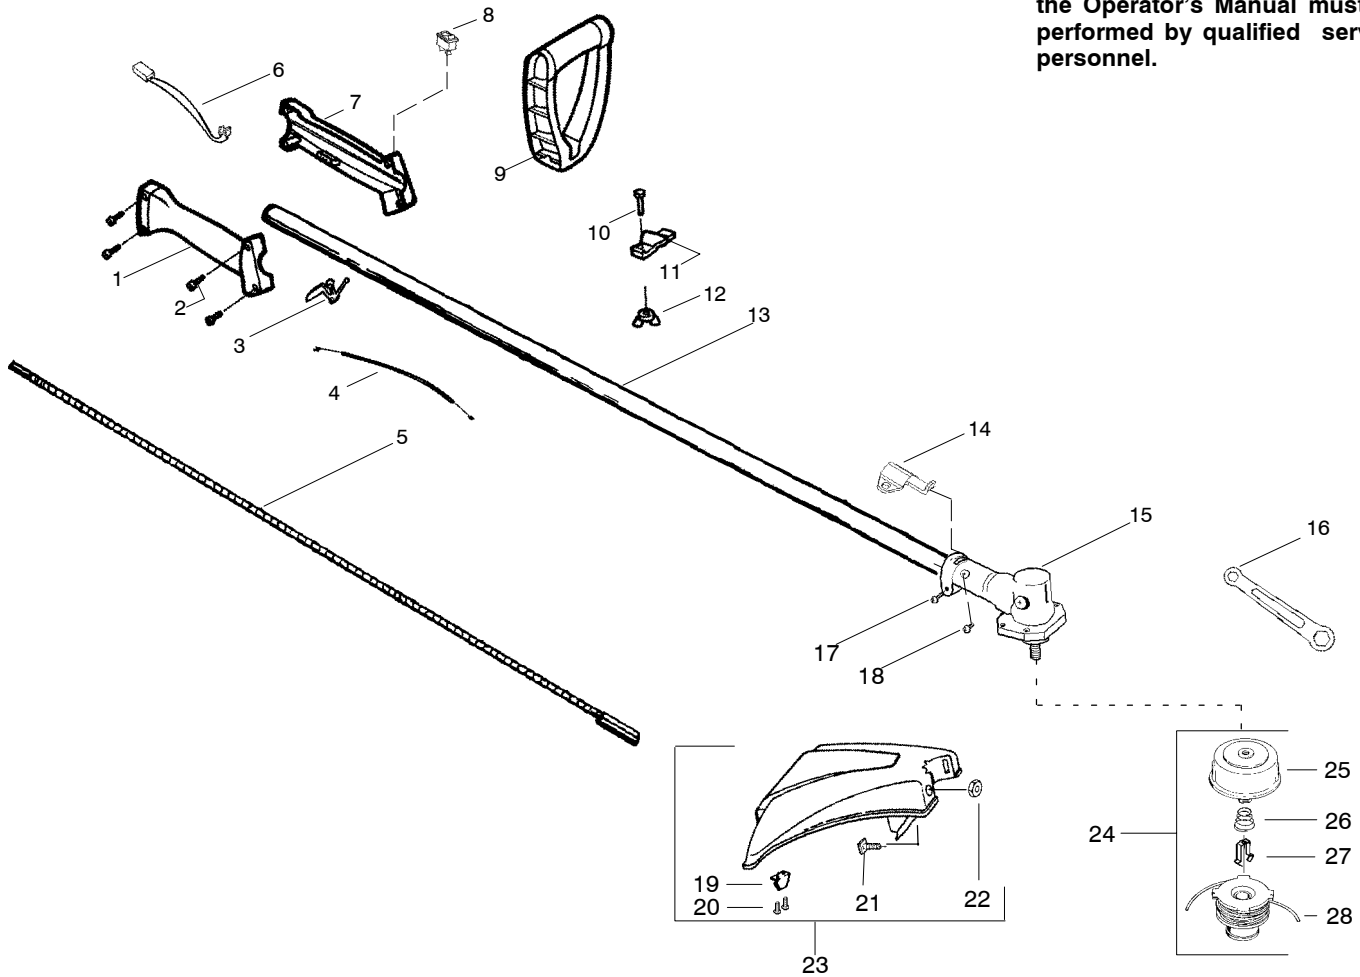

⚠ WARNING

All repairs, adjustments and maintenance not described in the Operator's Manual must be performed by qualified service personnel.

Ref.	Part No.	Description	Ref.	Part No.	Description
1.	530069888	Kit- Throttle Hsg. (Right)	18.	530016224	Screw
2.	530016273	Screw- Throttle Hsg.	19.	530052285	Line Limiter
3.	530038682	Trigger	20.	530015966	Screw- Line Limiter
4.	530036744	Assy- Throttle Cable	21.	530015820	Bolt
5.	530096075	Flex- Drive Shaft	22.	530015197	Nut
6.	530054183	Assy- Leadwire	23.	530071804	Kit- Shield Ass'y. (incl. 16,19,20,21,22)
7.	530095382	Throttle Hsg. (Left)	24.	530056498	Assy- Cutting Head (Incl. 25-28)
8.	530069572	Kit- Switch	25.	530095772	Hub Ass'y
9.	530038708	Assist Handle	26.	530053241	Spring
10.	530015820	Bolt	27.	530401957	Clip- Retainer- Head
11.	530094742	Clamp- Handle	28.	530056500	Assy- Spool w/Line
12.	530016152	Wingnut	Not Shown		
13.	530071801	Assy- Drive Shaft Hsg.	---	---	Operator Manual
14.	530096067	Bracket- Shield	✓	530166189	(Scan)
15.	530096068	Assy- Gear Box	✓	530166190	(Euro)
16.	530056401	Wrench	✓	530150312	Shaft Warning Decal
17.	530016014	Screw			

✓ = NEW PART NUMBER FOR THIS IPL

★ = REFER TO THE SERVICE REFERENCE INDICATED FOR MORE INFORMATION. (LOCATED AT END OF IPL)

⚠ WARNING
All repairs, adjustments and maintenance not described in the Operator's Manual must be performed by qualified service personnel.

↗ = NEW PART NUMBER FOR THIS IPL * = REFER TO THE SERVICE REFERENCE INDICATED FOR MORE INFORMATION. (LOCATED AT END OF IPL)