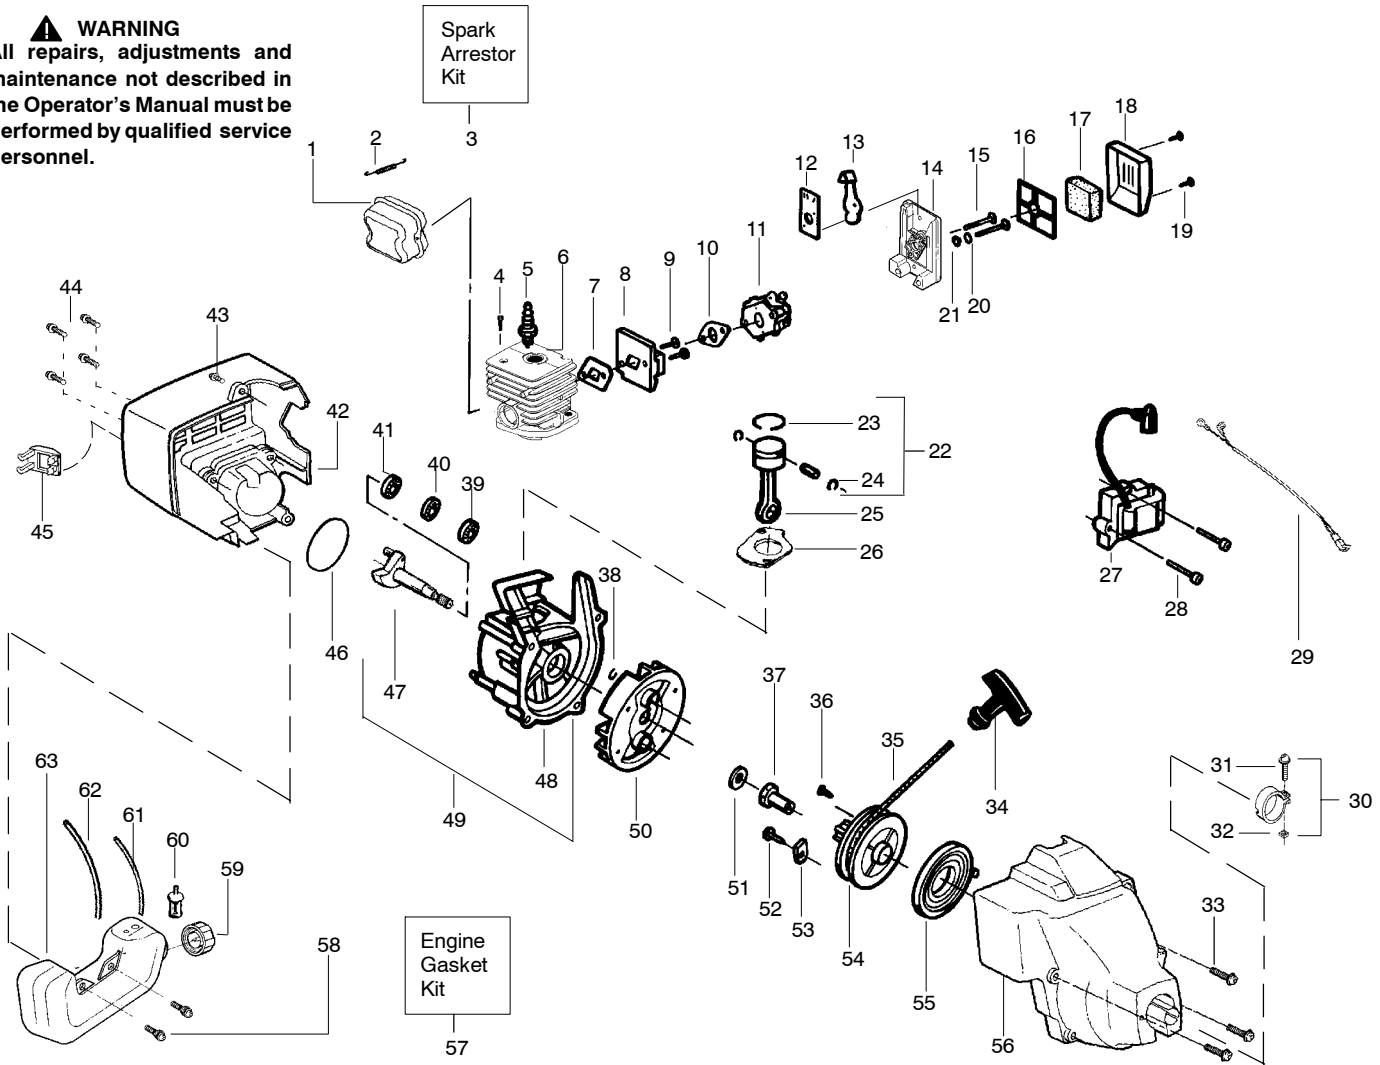

⚠ WARNING

All repairs, adjustments and maintenance not described in the Operator's Manual must be performed by qualified service personnel.

Ref.	Part No.	Description	Ref.	Part No.	Description
1.	530069888	Kit- Throttle Hsg. (Right)	18.	530016224	Screw
2.	530016273	Screw- Throttle Hsg.	19.	530052285	Line Limiter
3.	530038682	Trigger	20.	530015966	Screw- Line Limiter
4.	530036744	Assy- Throttle Cable	21.	530015820	Bolt
5.	530096075	Flex- Drive Shaft	22.	530015197	Nut
6.	530054183	Assy- Leadwire	23.	530071804	Kit- Shield Ass'y. (incl. 16,19,20,21,22)
7.	530095382	Throttle Hsg. (Left)	24.	530056498	Assy- Cutting Head (Incl. 25-28)
8.	530069572	Kit- Switch	25.	530095772	Hub Ass'y
9.	530038708	Assist Handle	26.	530053241	Spring
10.	530015820	Bolt	27.	530401957	Clip- Retainer- Head
11.	530094742	Clamp- Handle	28.	530056500	Assy- Spool w/Line
12.	530016152	Wingnut	Not Shown		
13.	530071801	Assy- Drive Shaft Hsg.	---	---	Operator Manual
14.	530096067	Bracket- Shield	✓	530166189	(Scan)
15.	530096068	Assy- Gear Box	✓	530166190	(Euro)
16.	530056401	Wrench	✓	530150312	Shaft Warning Decal
17.	530016014	Screw			

✓ = NEW PART NUMBER FOR THIS IPL

★ = REFER TO THE SERVICE REFERENCE INDICATED FOR MORE INFORMATION. (LOCATED AT END OF IPL)

⚠ WARNING
All repairs, adjustments and maintenance not described in the Operator's Manual must be performed by qualified service personnel.

↗ = NEW PART NUMBER FOR THIS IPL * = REFER TO THE SERVICE REFERENCE INDICATED FOR MORE INFORMATION. (LOCATED AT END OF IPL)